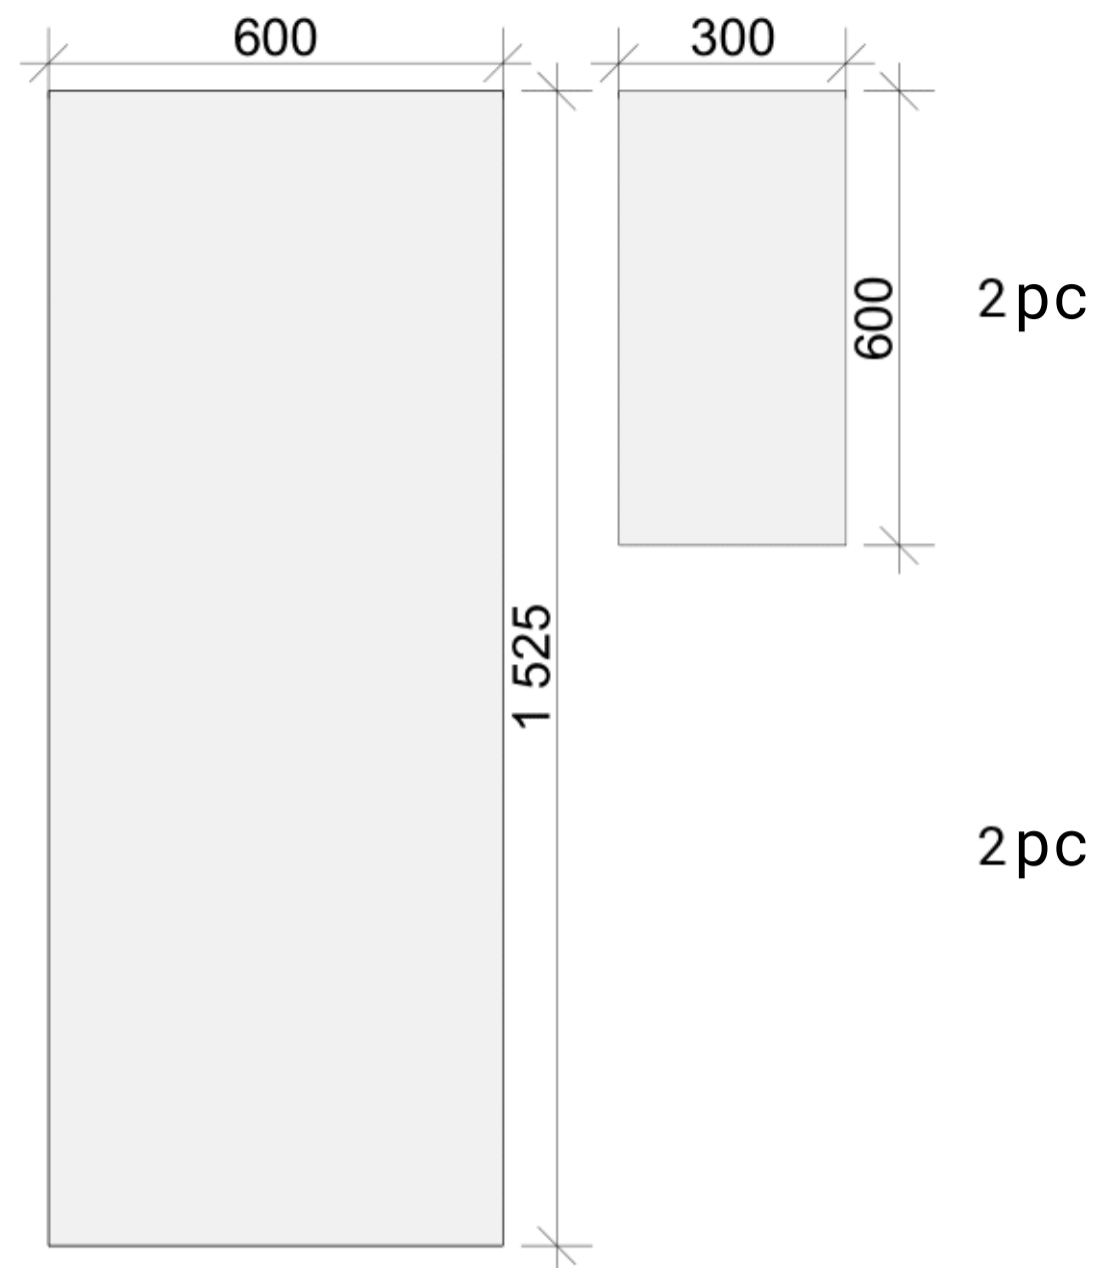

Plywood 2500x1200x15mm **1pc**

PVA Glue D3 **1pc**

Plywood 1525x1525x4mm **1pc**

Cutting of plywood
1525x1525x4mm

Cutting of plywood
2500x1200x15mm

Plywood shelf
1525x1525x4mm

Plywood shelf
1525x1525x4mm