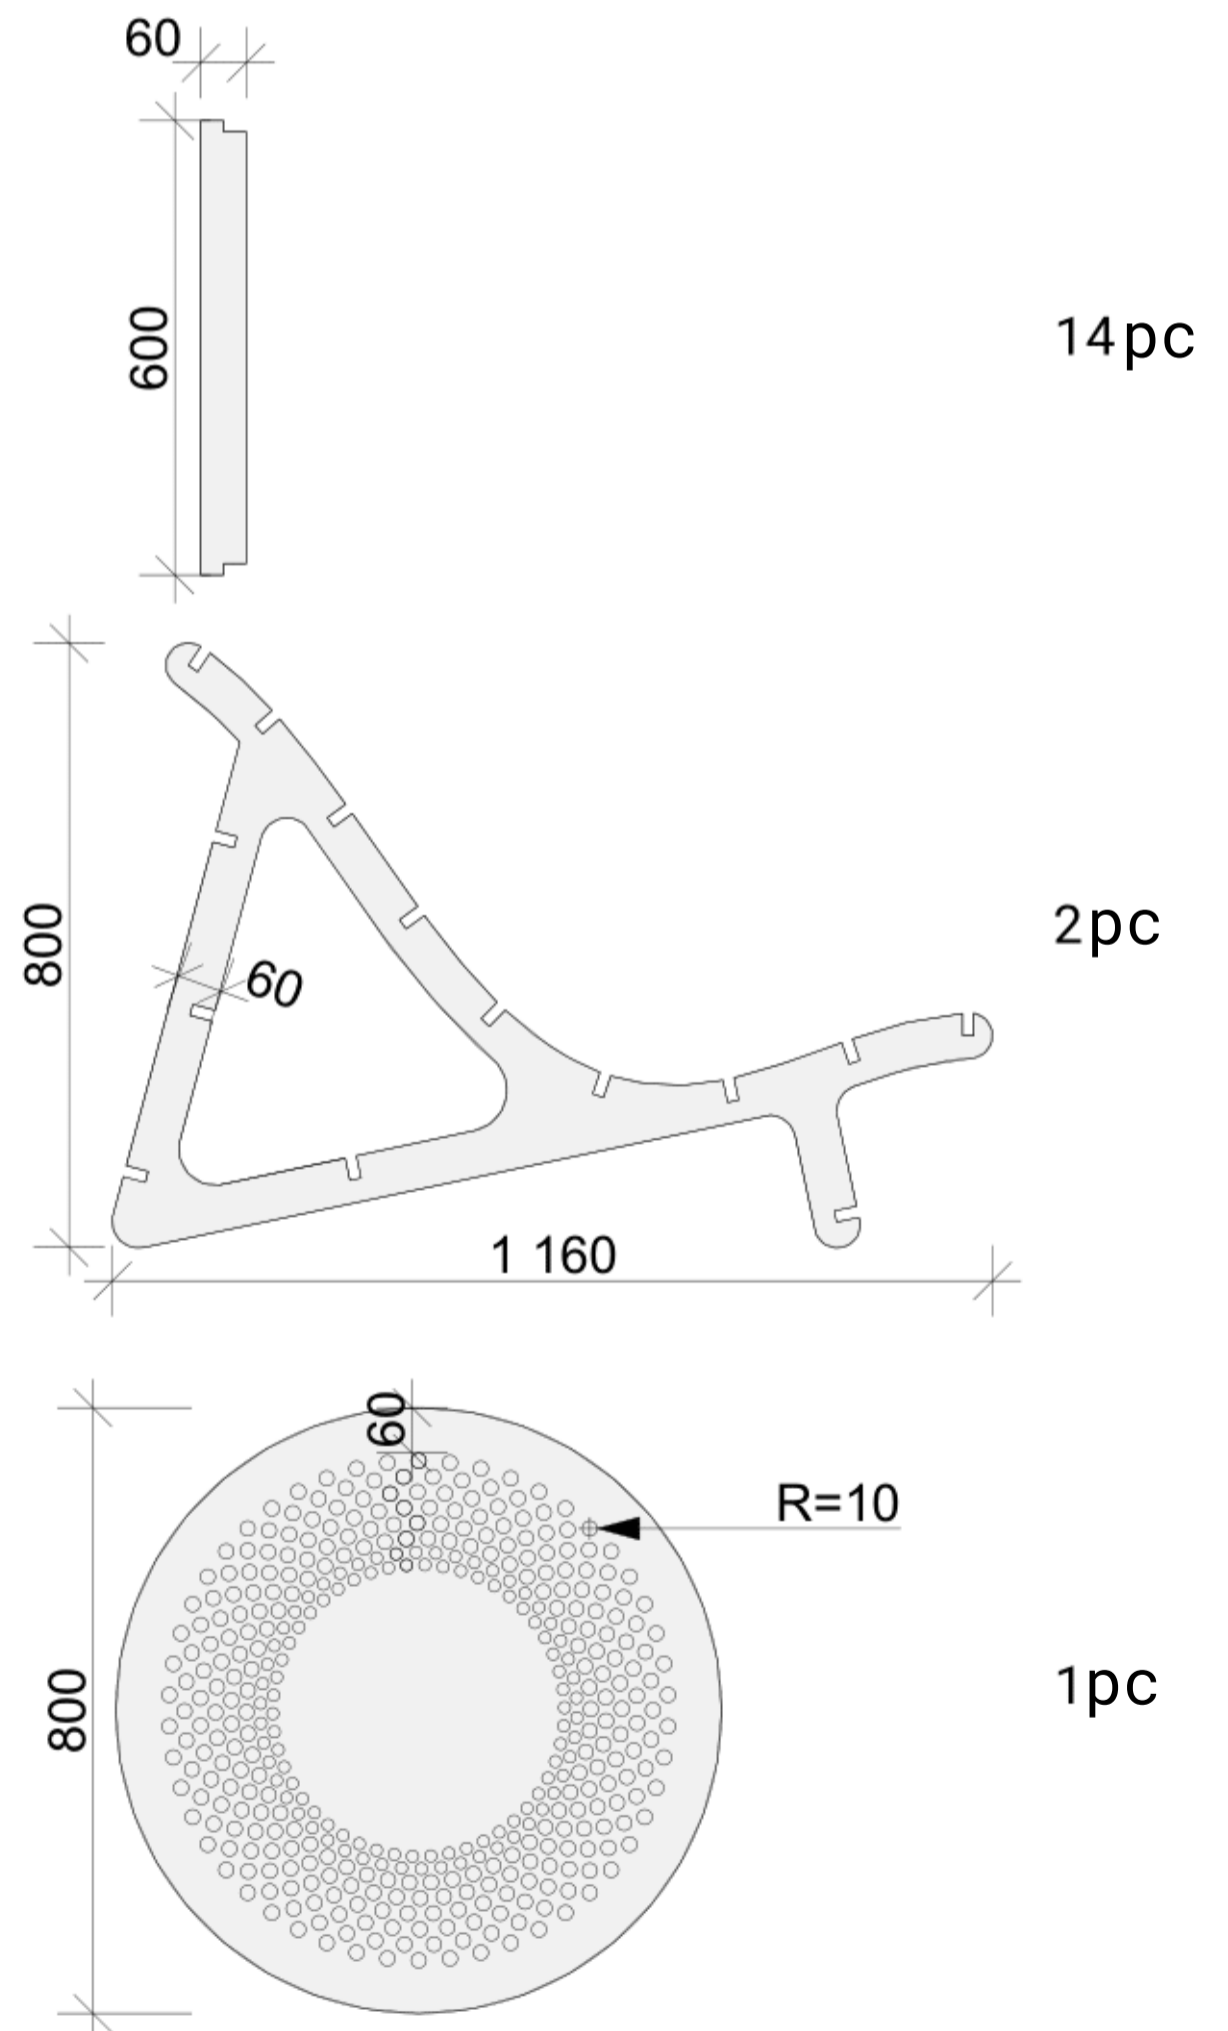

Plywood 2500x1200x15mm **1pc**

PVA Glue D3 **1pc**

Plywood 1525x1525x4mm **1pc**

Cutting of plywood
1525x1525x4mm

Cutting of plywood
2500x1200x15mm

Plywood shelf
1525x1525x4mm

Plywood shelf
1525x1525x4mm